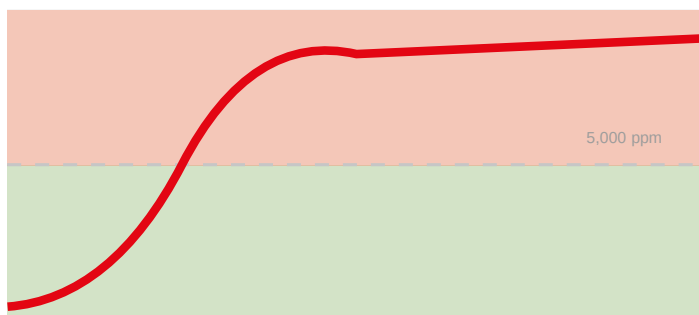

UNIT

IN USE

-82.7 %

less CO₂ inside the hood
with BSD Ventilation Unit, vs. unventilated wear.

● Without ventilation

Peak 13,300 PPM

~70 s · stays 3 min

● With ventilation