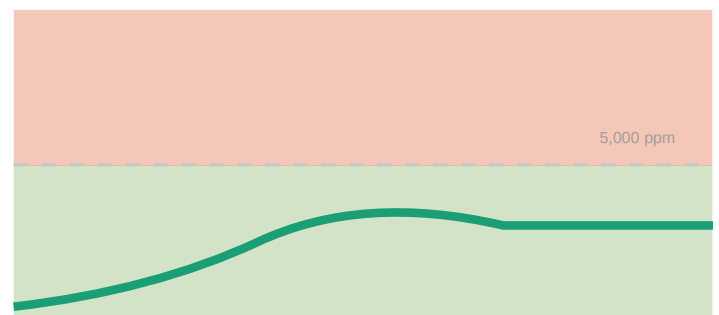

UNIT

IN USE

-82.7 %

less CO₂ inside the hood
with BSD Ventilation Unit, vs. unventilated wear.

● Without ventilation

Peak 13,300 PPM

~70 s · stays 3 min

● With ventilation